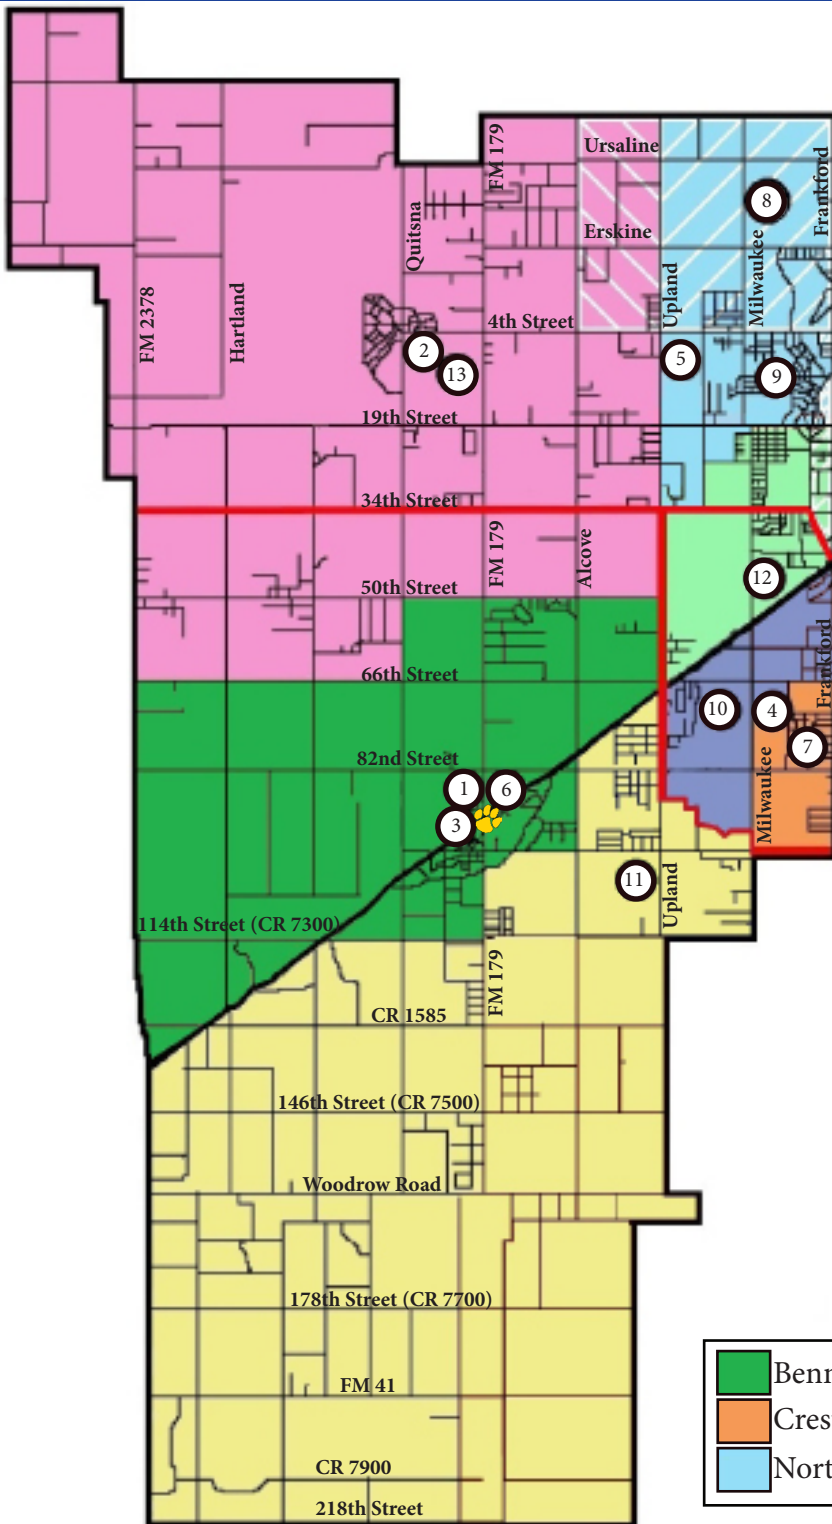

FRENSHIP INDEPENDENT SCHOOL DISTRICT 2016-2017 CAMPUS DIRECTORY

- 
Casey Administration
 501 7th Street, Wolfforth, TX 79382 (806) 866-9541
- 1 Frenship High School**
 FM 179 and 82nd Street, Wolfforth, TX 79382 (806) 866-4440
- 2 Reese Education Center**
 9421 4th Street, Lubbock, TX 79416 (806) 885-4910
- 3 Frenship Middle School**
 500 Main Street, Wolfforth, TX 79382 (806) 866-4464
- 4 Heritage Middle School**
 6110 73rd Street, Lubbock, TX 79407 (806) 794-9400
- 5 Terra Vista Middle School**
 1111 Upland Avenue, Lubbock, TX 79416 (806) 796-0076
- 6 Bennett Elementary**
 101 Donald Preston Drive, Wolfforth, TX 79382 (806) 866-4443
- 7 Crestview Elementary**
 6020 81st Street, Lubbock, TX 79424 (806) 794-3661
- 8 Legacy Elementary**
 6424 Kemper Avenue, Lubbock, TX 79416 (806) 792-3800
- 9 North Ridge Elementary**
 6302 11th Place, Lubbock, TX 79416 (806) 793-6686
- 10 Oak Ridge Elementary**
 6514 68th Street, Lubbock, TX 79424 (806) 794-5200
- 11 Upland Heights Elementary**
 10020 Upland Avenue, Lubbock, TX 79424 (806) 698-6611
- 12 Westwind Elementary**
 6401 43rd Street, Lubbock, TX 79407 (806) 799-3731
- 13 Willow Bend Elementary**
 8816 13th Street, Lubbock, TX 79416 (806) 796-0090

	Bennett		Oak Ridge		Willow Bend
	Crestview		Upland Heights		K-4th attend Legacy, 5th attend campus color
	North Ridge		Westwind		Red Lines = Middle School Boundaries